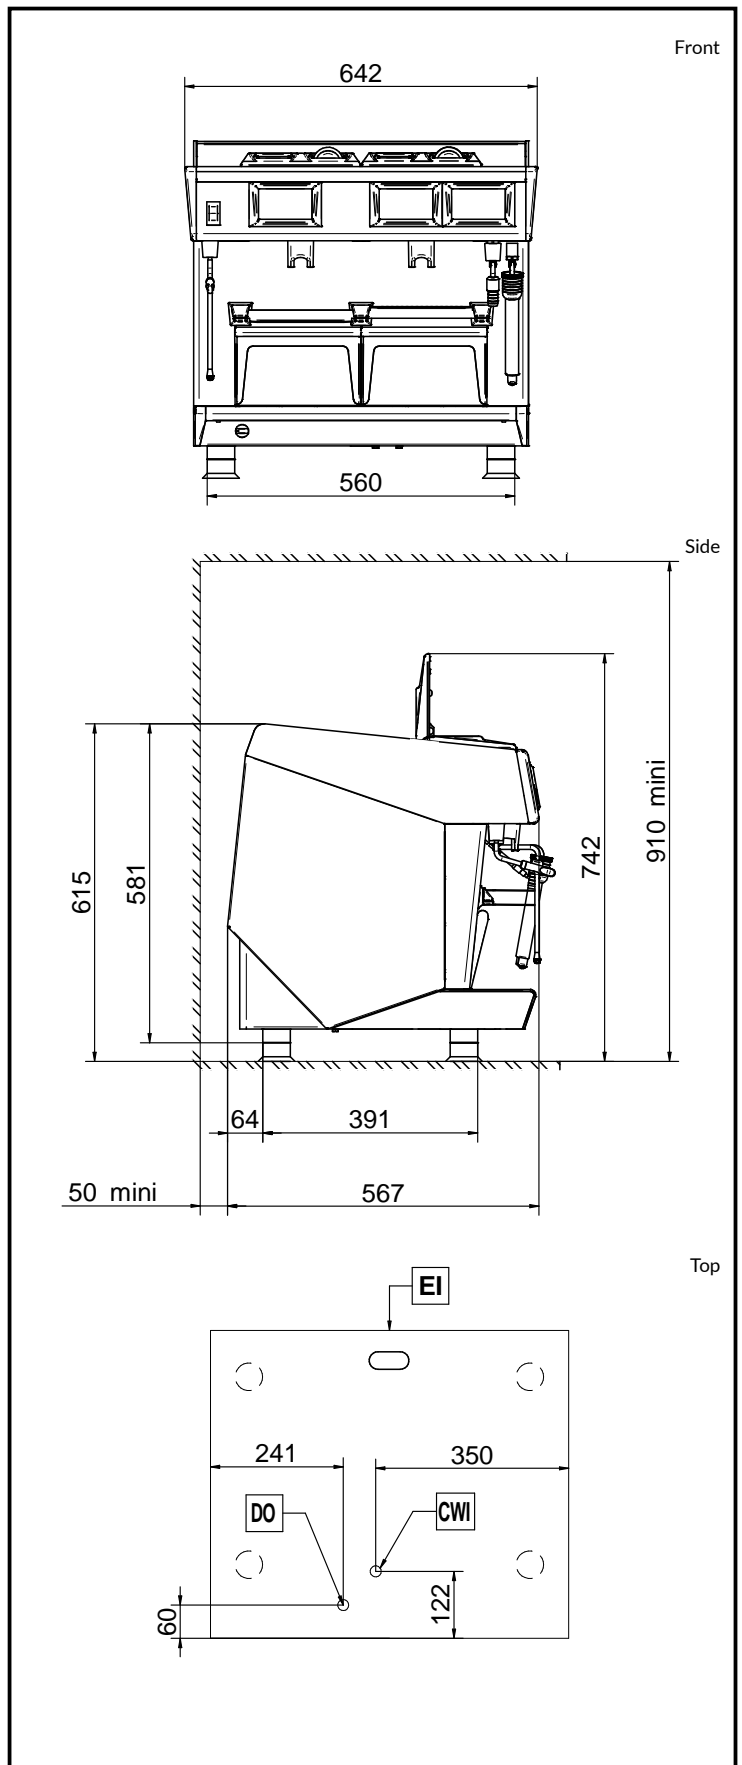

Pony 4, for 4 coffee ESE pods

Electric

Supply voltage:

602595
(UPONY4POD) 400 V/3N ph/50 Hz

Electrical power max.: 4.7 kW

Plug type: Cable without plug

Water:

Cold water temperature
(min/max): 5 / 60 °C

Key Information:

External dimensions,
Width: 642 mm

External dimensions,
Depth: 570 mm

External dimensions,
Height: 580 mm

Net weight: 65 kg

Shipping volume: 0.69 m³

Sustainability

Current consumption: 7 Amps

Certifications

The company reserves the right to make modifications to the products without prior notice. All information correct at time of printing.

2024.04.09

Part of Electrolux
Professional
Group

UNIC